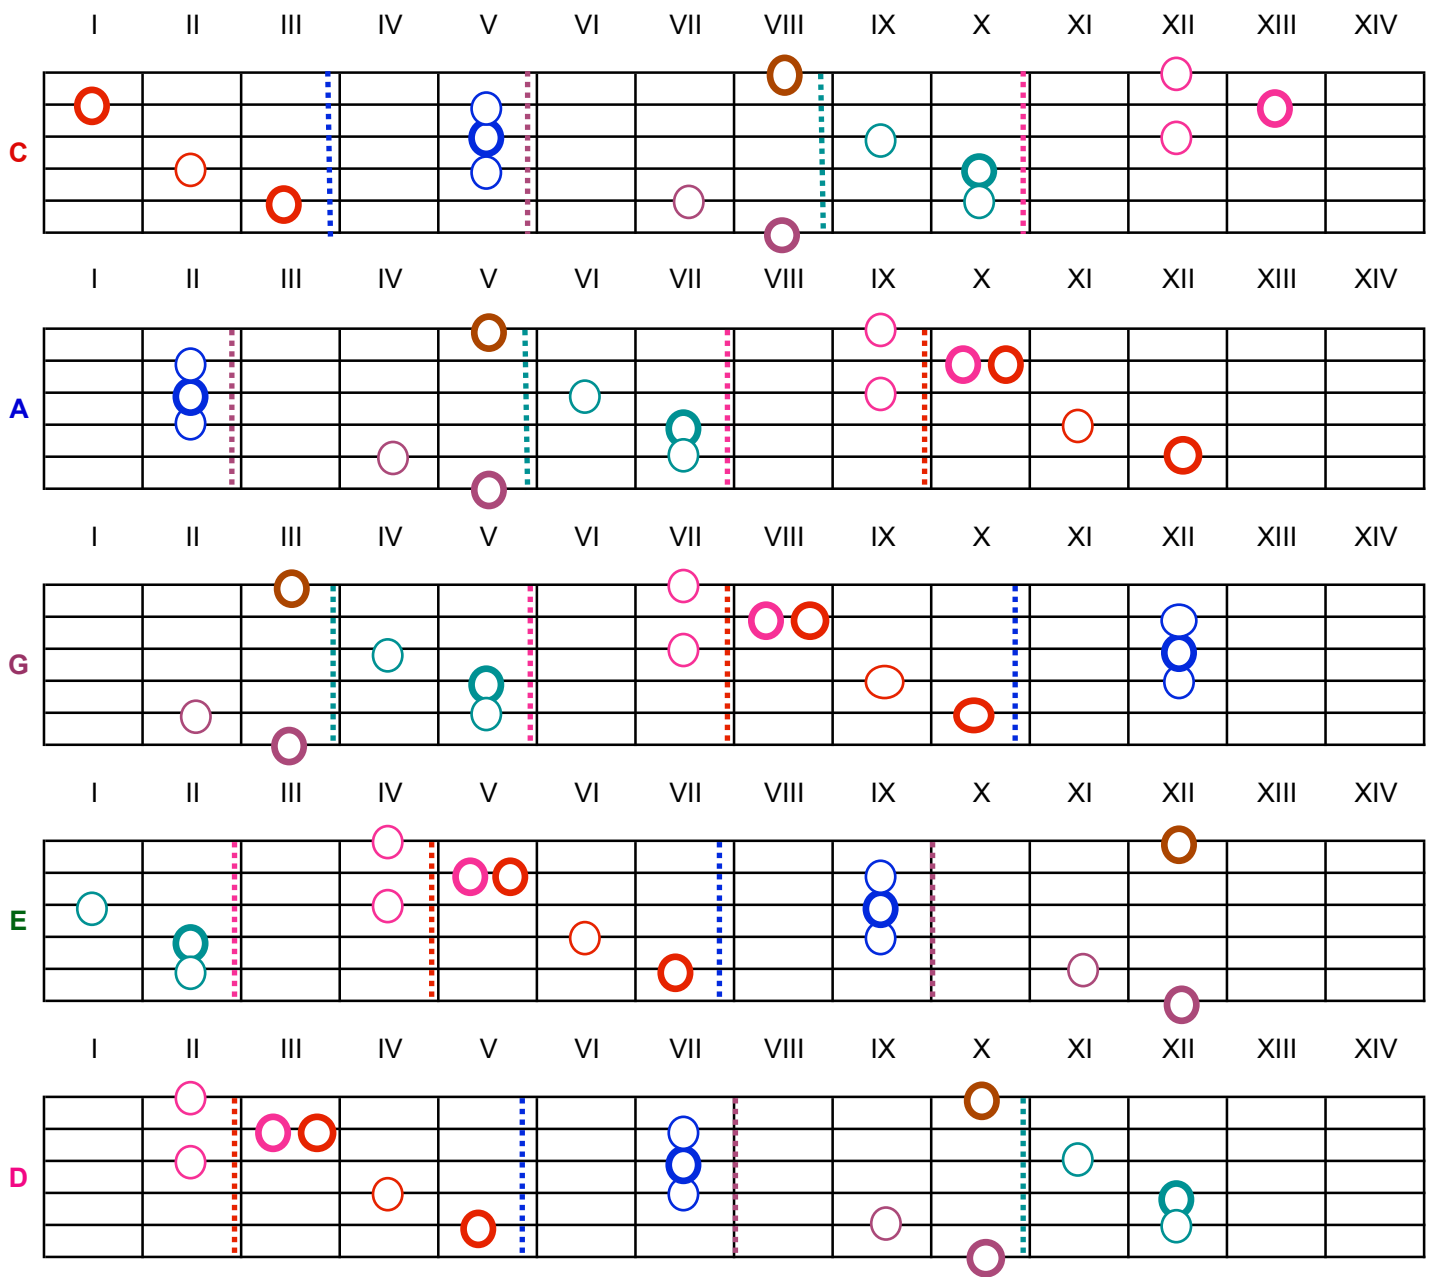

C.A.G.E.D. SYSTEM

The C shape is shown in Red

The A shape is shown in Blue

The G shape is shown in Brown

The E shape is shown in Green

The D shape is shown in Pink

The bold type shows the **Root** of the chord
ie. Where the C-A-G-E-D is in the chord itself.

The dotted lines are where you have to put a barré down.